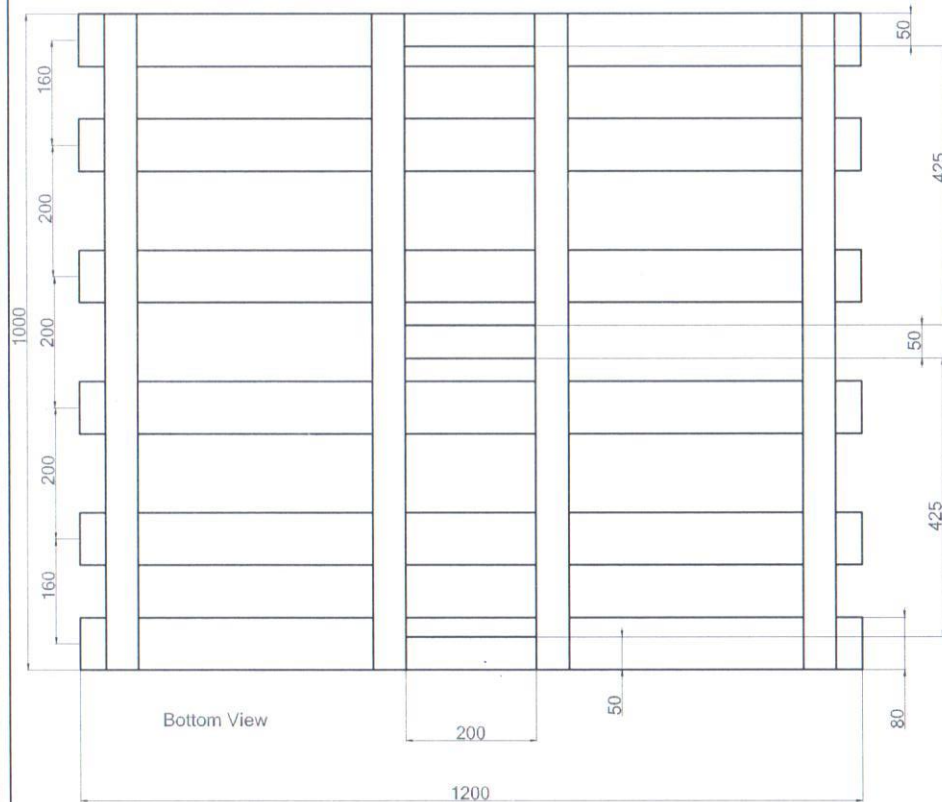

Marketing

3	Papan kayu 80x25x1200	6	wood	-
2	Balok kayu 100x50x200mm	3	wood	-
1	Balok kayu 100x50x1000	4	wood	-
No	Description	Qty	Material	Remarks

DIR/File:	Scale 1 : 1	Assy No.
-----------	----------------	----------