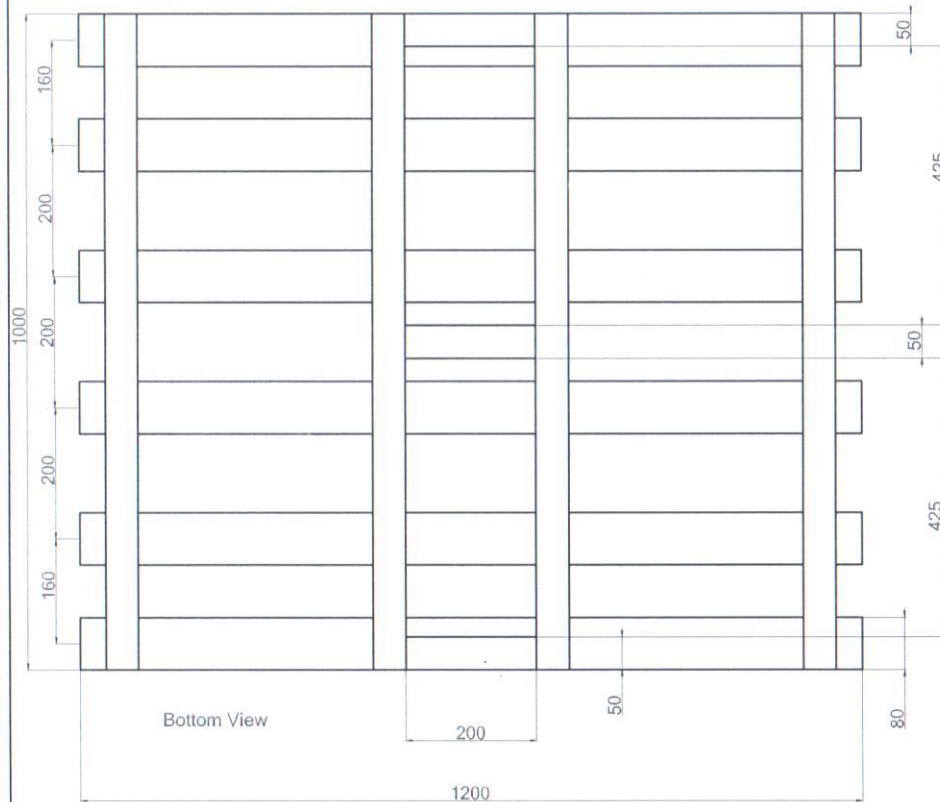

Marketing

No	Description	Qty	Material	Remarks
3	Papan kayu 80x25x1200	6	wood	-
2	Balok kayu 100x50x200mm	3	wood	-
1	Balok kayu 100x50x1000	4	wood	-

DIR/File:	Scale 1 : 1	Assy No.
-----------	----------------	----------