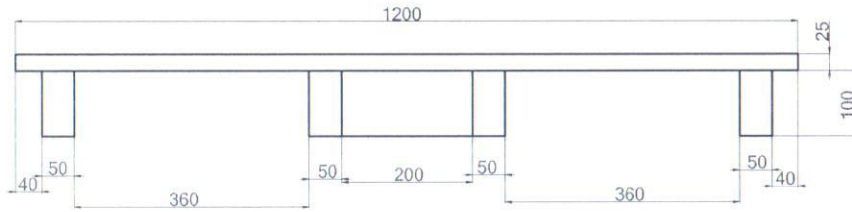

Marketing

No	Description	Qty	Material	Remarks
3	Papan kayu 80x25x1200	6	wood	-
2	Balok kayu 100x50x200mm	3	wood	-
1	Balok kayu 100x50x1000	4	wood	-

DIR/File:	Scale 1 : 1	Assy No.
-----------	----------------	----------