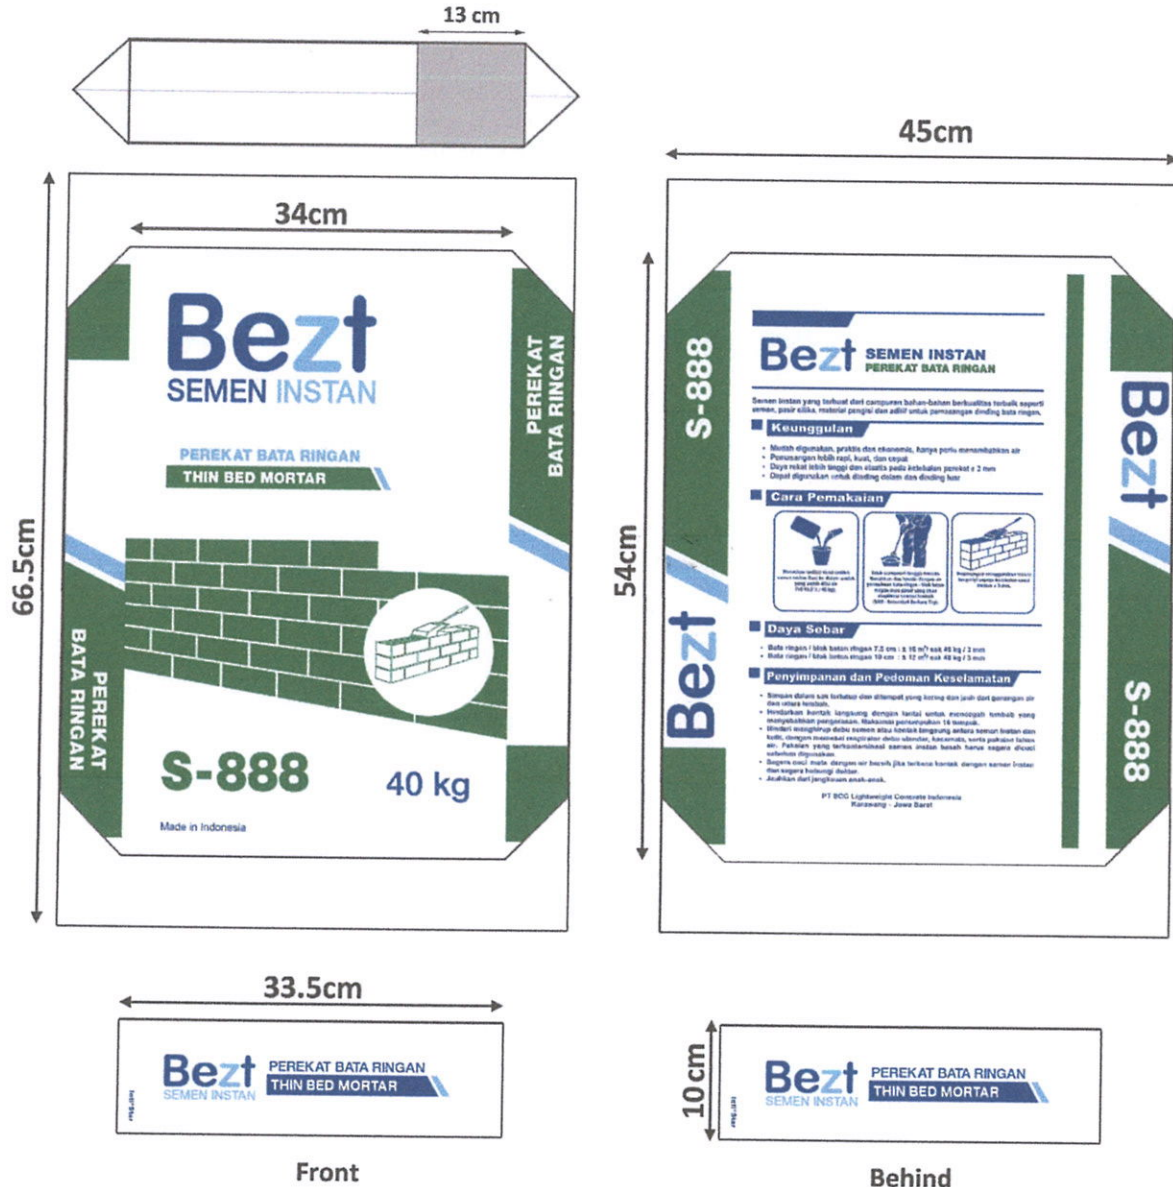

PT Inti Abadi Kemasindo

PP BAGS, CEMENT BAGS, PP SANDWICH, PP LAMINATION FABRIC,
JUMBO BAGS, GEOTEXTILE MANUFACTURERS
KP. MUHARA - CITEUREUP - CIBINDING - BOGOR 16810 - JAWA BARAT
TELP. : (021) 8752544-8754902 - FAX: (021) 8752542

FR.14/PRD/PPD
Eff.Date : 27/04/20
Rev. : 02

Customer : PT. SCG LIGHTWEIGHT CONCRETE INDONESIA
Item : Bezt Thin Bed
Specification : 45x54x10.5 cm

Print Type : 2 Side, 3 Color
Front Color : Green, Blue, Light Blue
Behind Color : Green, Blue, Light Blue

ARTWORK

Front

Behind

Tanggal Buat Design :
15/06/21

Design Status :
New Design

Revisi : 00

Explanation,

Created by,

Product Development

Approved by,

Rossita.
Customer

24/6