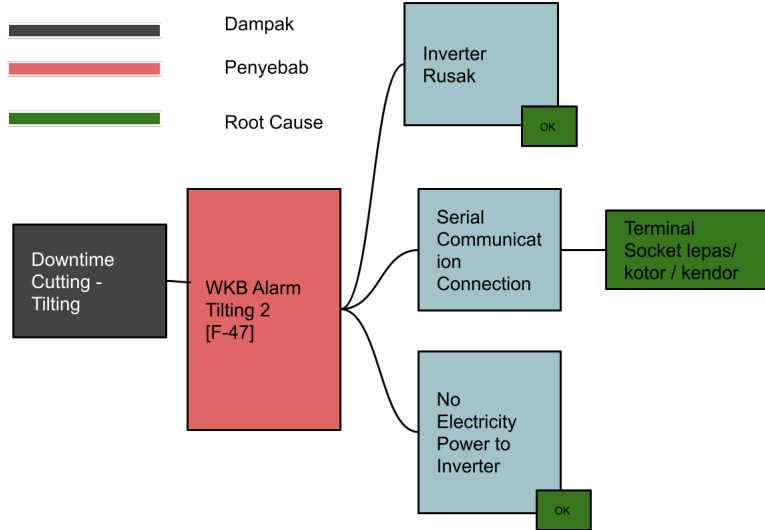

ROOT CAUSE ANALYSIS

MACHINE	Frequency	Duration (min)	When
WKB Cutting	1	8.2	Agustus

Document 1

Document 2